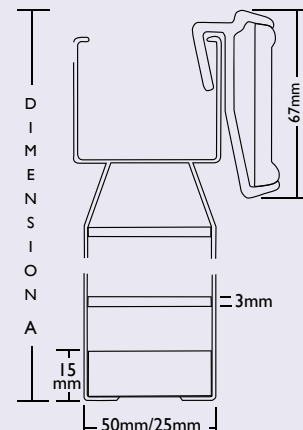

FABRICS/MATERIALS

Standard blinds are supplied with co-ordinating high-density braided polyester yarn in a ladder formation, which is both functional and unobtrusive. The braid is equally spaced at 21.5mm for 25mm slat and 42mm for a 50mm slat. The lift cord is 2.3mm diameter, braided polyester with a reinforced core and all matching cords come fitted with a barrel shaped toggle as standard. Create that individual look from selecting from a choice of over 25 co-ordinating woven ladder tapes. 38mm and 25mm wide ladder tape is available for 50mm slat, whereas 13mm and 25mm wide ladder tape is available for 25mm slats.

25mm Wood Venetian also available as Perfect Fit.

RECOMMENDATIONS

Minimum Width	210mm
Maximum Width	
Woodcraft:	2400mm
Real Wood:	1980mm
Timber Impression:	2740mm
Maximum Drop	3050mm
Maximum Area	4.5 sq m

STACKING SIZE FOR RECESS OR FASCIA DEPTH*

O/A Blind Size	Dim A 50 mm
600	115
900	135
1200	155
1500	175
1800	200
2100	220
2400	240
2700	265
3000	285

DECLARATION OF QUALITY: All products detailed in this literature are manufactured exclusively in our own factory. This allows complete control over quality and also enables delivery to be tailored and guaranteed for each individual project. We are constantly striving to improve the product and reserve the right to alter specifications without notice.